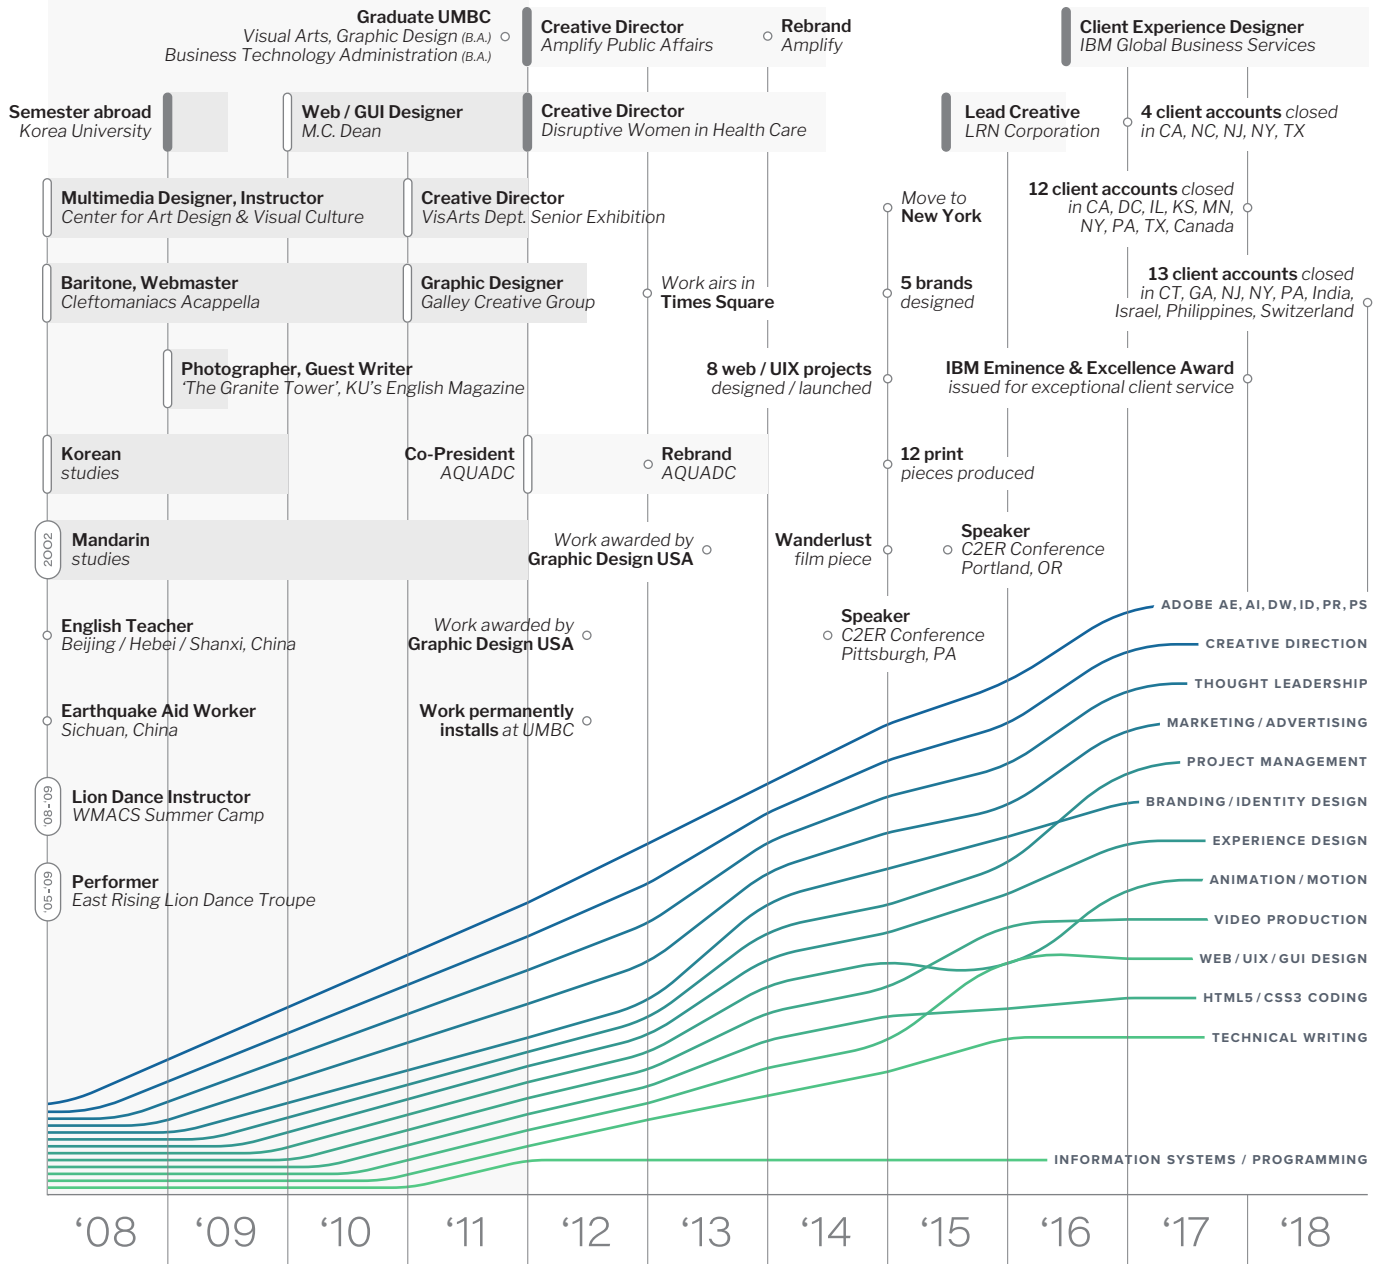

University of Maryland Baltimore County
BALTIMORE, MD

Korea University
SEOUL, KOREA

Center for Art Design & Visual Culture
BALTIMORE, MD

Amplify Public Affairs
WASHINGTON, DC

Galley Creative Group
ELLCOTT CITY, MD

M.C. Dean
STERLING, VA

IBM
NEW YORK, NY

LRN
NEW YORK, NY

■ Full-time □ Part-time

← DEEPER — PASSIONS — STRONGER →